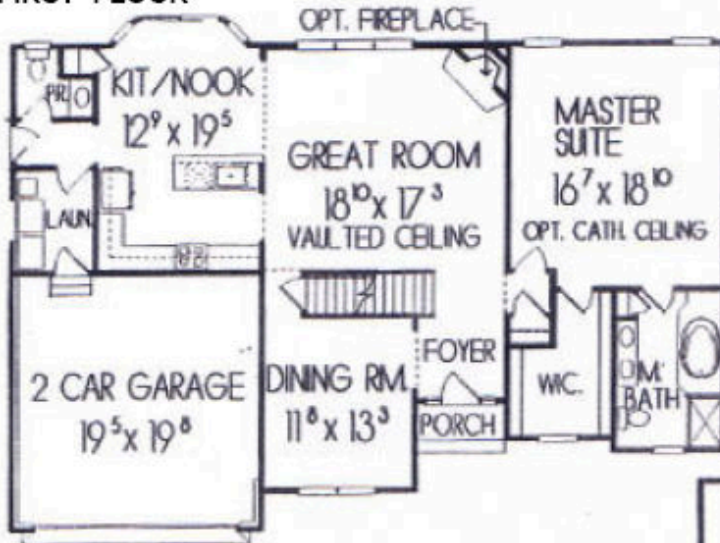

Builders and Developers

THE LILAC

- 2080 SQFT of Living Space
- Two Story Foyer
- Family Room
- Dining Room
- Kitchen
- Breakfast Nook
- Master Bedroom
- Master Bath
- 3 Additional Bedrooms
- Covered Front Porch
- 2 Car Garage
- Full Basement

FIRST FLOOR

SECOND FLOOR